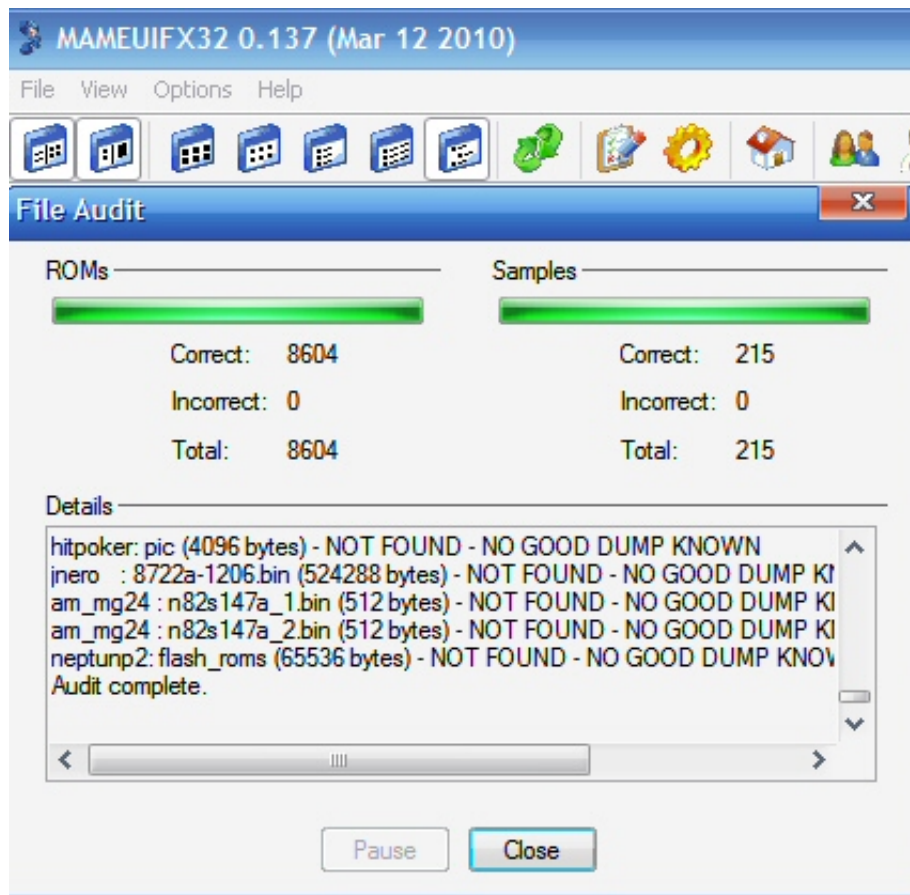

Free Download

[Mame 0.153 Rom Set](#)

[Mame 0.153 Rom Set](#)

Free Download

All sets that use mostly the same chips (e.g. Mame and MESS 0.153 is out and I just got 0).

1. [mame](#)
2. [mamey](#)
3. [mameui](#)

Download MAME Working Rom Sets For MAMEUIFX151 Disk 1 of 3 • Full Rom Sets @ The Iso Zone • The Ultimate Retro Gaming Resource.. As arcade machines are much more complicated in their design, you'll typically need the data from a number of different chips on the board.. This allows us to do some magic with how we store these ROM sets to save further space.. For most consoles and handhelds, the individual chips are frequently (but not always) merged into a single file.